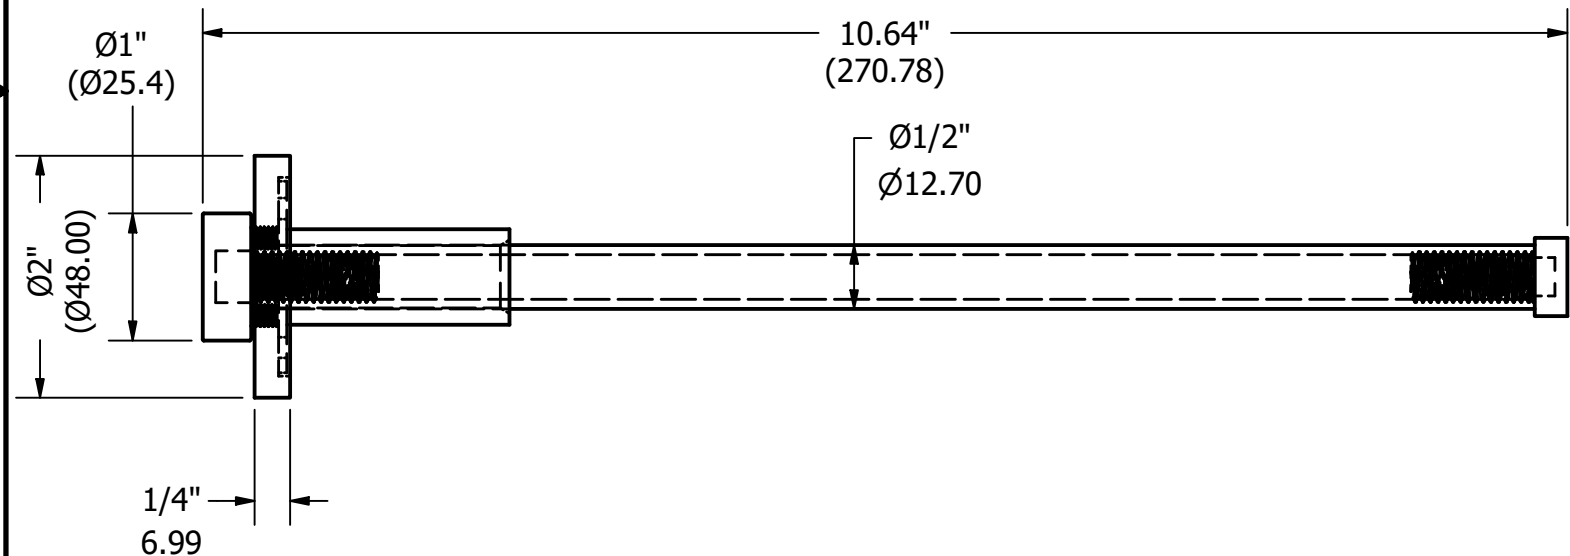

PARTS LIST			
ITEM	QTY	PART NUMBER	DESCRIPTION
1	1	RSZZ-2	2" FLAT ROSETTE
2	1	HUZZ234-1	GARMENT ROD HOUSING
3	1	BRZZ234-.5	GARMENT ROD BAR
4	1	CARD-58	5/8" ROUND CAP
5	1	CARD-1	1 Inch Diameter Round Cap

NOTE:  
1. Unit in mm.

UNLESS OTHERWISE SPECIFIED	
.X	± .3mm
.XX	± .15mm
.XXX	± .008mm

**APPROVED FOR PRODUCTION**  
By: RICHARD PAUL  
Date: 8-14-19

CHECKED	8-14-19	P.D.	MATERIAL: BRASS	FINISH	TBD
APPROVED	8-14-19	R.A.		DESCRIPTION:	QTY
COPYRIGHT @ALLIEDBRASS 2019			Modern Style Pullout Retractable Garment Rod	DRAWING NO. MD-23	
THIRD ANGLE PROJECTION					SCALE
					REV