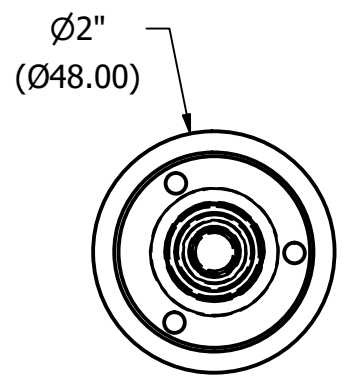

PARTS LIST			
ITEM	QTY	PART NUMBER	DESCRIPTION
1	1	RSZZ-2	2" FLAT ROSETTE
2	1	HUZZ234-1	GARMENT ROD HOUSING
3	1	BRZZ234-.5	GARMENT ROD BAR
4	1	CARD-58	5/8" ROUND CAP
5	1	CARD-1	1 Inch Diameter Round Cap

NOTE:  
1. Unit in mm.

UNLESS OTHERWISE SPECIFIED	
.X	± .3mm
.XX	± .15mm
.XXX	± .008mm

**APPROVED FOR PRODUCTION**  
By: RICHARD PAUL  
Date: 8-14-19

CHECKED	8-14-19	P.D.	MATERIAL: BRASS	FINISH	TBD
APPROVED	8-14-19	R.A.		DESCRIPTION:	QTY
COPYRIGHT @ALLIEDBRASS 2019			Modern Style Pullout Retractable Garment Rod	DRAWING NO. MD-23	
THIRD ANGLE PROJECTION					SCALE
					REV