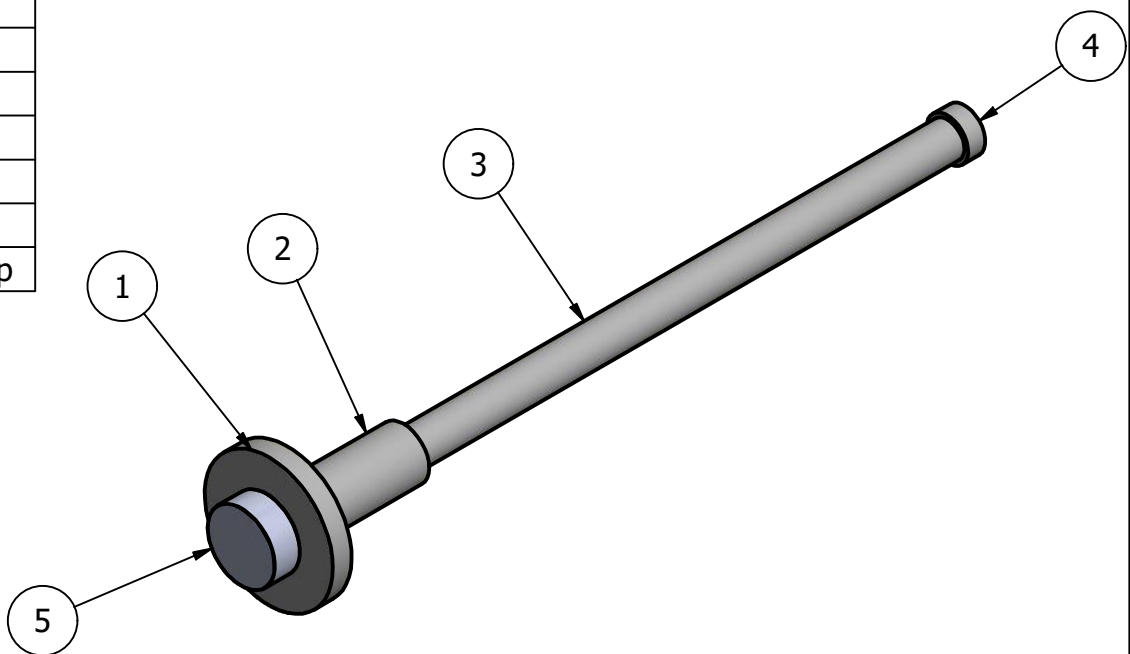

PARTS LIST			
ITEM	QTY	PART NUMBER	DESCRIPTION
1	1	RSZZ-2	2" FLAT ROSETTE
2	1	HUZZ234-1	GARMENT ROD HOUSING
3	1	BRZZ234-.5	GARMENT ROD BAR
4	1	CARD-58	5/8" ROUND CAP
5	1	CARD-1	1 Inch Diameter Round Cap

NOTE:  
1. Unit in mm.

UNLESS OTHERWISE SPECIFIED	
.X	± .3mm
.XX	± .15mm
.XXX	± .008mm

**APPROVED FOR PRODUCTION**  
By: RICHARD PAUL  
Date: 8-14-19

CHECKED	8-14-19	P.D.	MATERIAL: BRASS	FINISH	TBD
APPROVED	8-14-19	R.A.		DESCRIPTION:	QTY
COPYRIGHT @ALLIEDBRASS 2019			Modern Style Pullout Retractable Garment Rod	DRAWING NO. MD-23	
THIRD ANGLE PROJECTION					SCALE
					REV